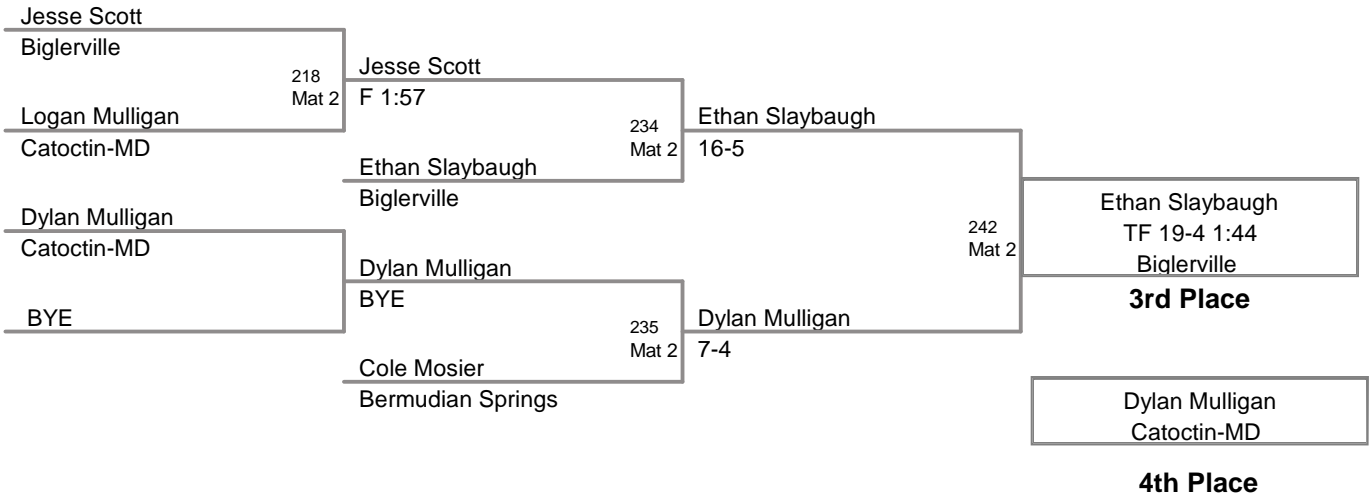

IPC Officials Scholarship-AI
Division I (on Mat 3)

45 Lbs

IPC Officials Scholarship-AI
Division I (on Mat 2)

50 Lbs

IPC Officials Scholarship-AI
Division I (on Mat 1)

55 Lbs

IPC Officials Scholarship-AI
Division I (on Mat 2)

65 Lbs

IPC Officials Scholarship-AI
Division I

72 Lbs

Aidan Proce *Biglerville*
206A
Aiden Sherman
3-2
Aiden Sherman *Northern*

Garrett Trostle *Northern*
219A
Aidan Proce
5-0
Aidan Proce *Biglerville*

Aiden Sherman *Northern*
245A
Garrett Trostle
2-1
Garrett Trostle *Northern*

Aidan Proce
Biglerville

Champion

Garrett Trostle
Northern

2nd Place

Aiden Sherman
Northern

3rd Place