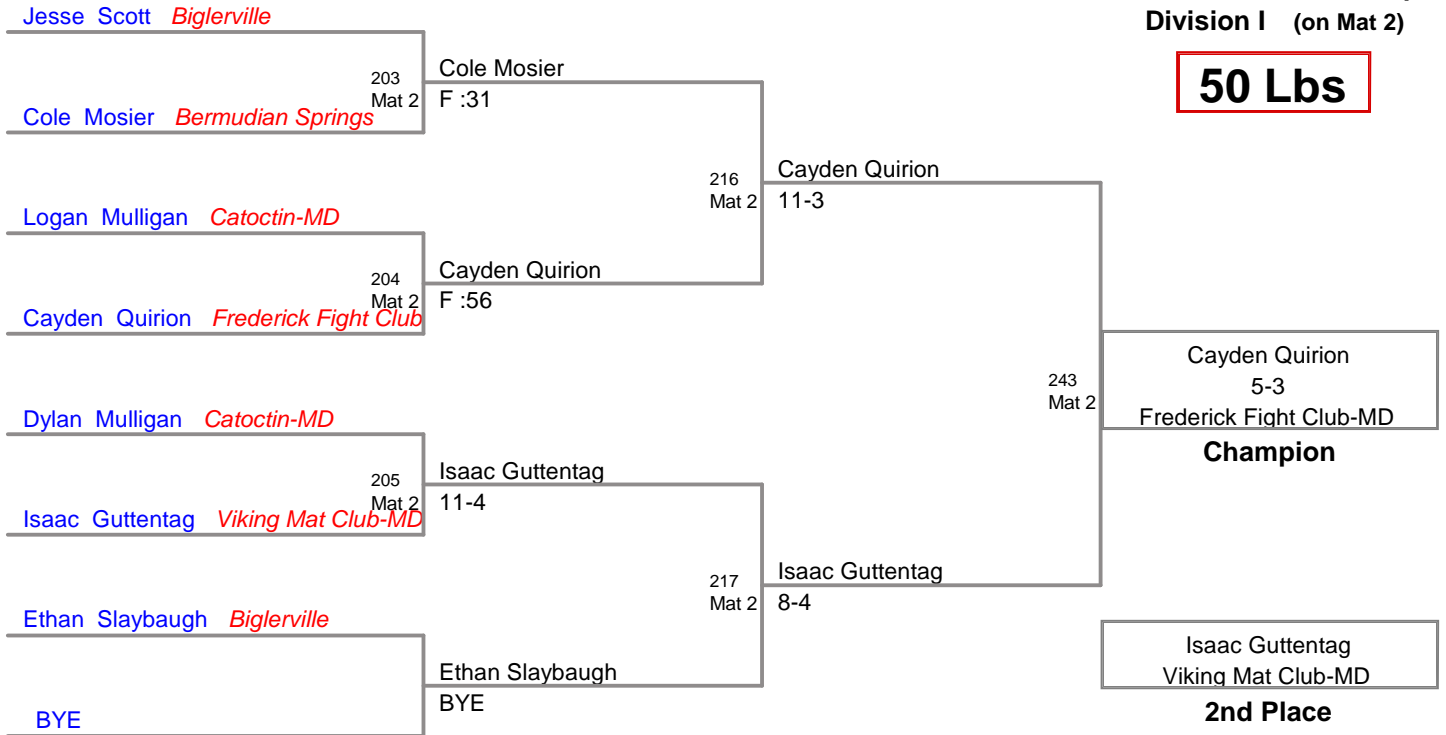

IPC Officials Scholarship-AI
Division I (on Mat 3)

45 Lbs

IPC Officials Scholarship-AI
Division I (on Mat 2)

50 Lbs

IPC Officials Scholarship-AI
Division I (on Mat 1)

55 Lbs

IPC Officials Scholarship-AI
Division I (on Mat 2)

65 Lbs

IPC Officials Scholarship-AI
Division I

72 Lbs

Aidan Proce *Biglerville*
206A
Aiden Sherman
3-2
Aiden Sherman *Northern*

Garrett Trostle *Northern*
219A
Aidan Proce
5-0
Aidan Proce *Biglerville*

Aiden Sherman *Northern*
245A
Garrett Trostle
2-1
Garrett Trostle *Northern*