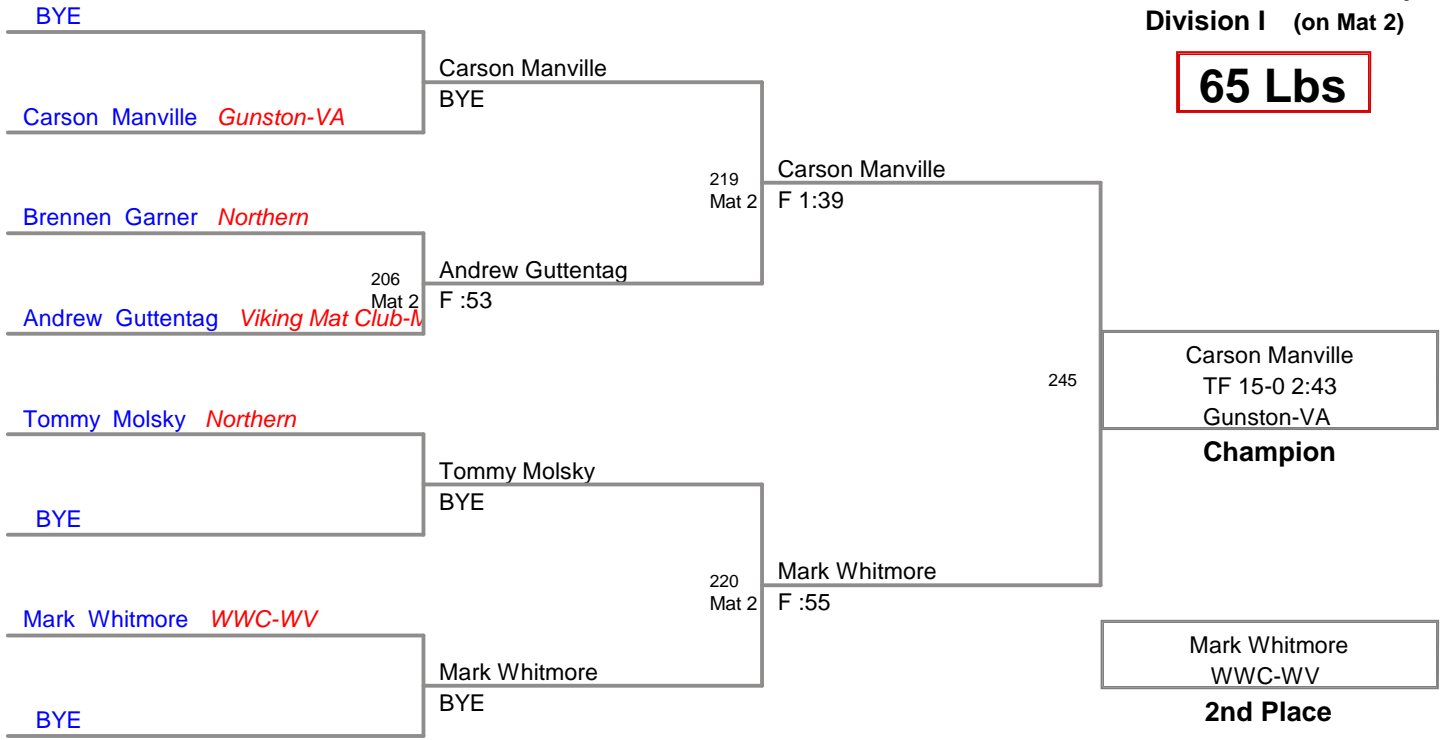

IPC Officials Scholarship-AI
Division I (on Mat 3)

45 Lbs

IPC Officials Scholarship-AI
Division I (on Mat 2)

50 Lbs

IPC Officials Scholarship-AI
Division I (on Mat 1)

55 Lbs

IPC Officials Scholarship-AI
Division I (on Mat 2)

65 Lbs

IPC Officials Scholarship-AI
Division I

72 Lbs

Aidan Proce *Biglerville*
206A
Aiden Sherman
3-2
Aiden Sherman *Northern*

Garrett Trostle *Northern*
219A
Aidan Proce
5-0
Aidan Proce *Biglerville*

Aiden Sherman *Northern*
245A
Garrett Trostle
2-1
Garrett Trostle *Northern*