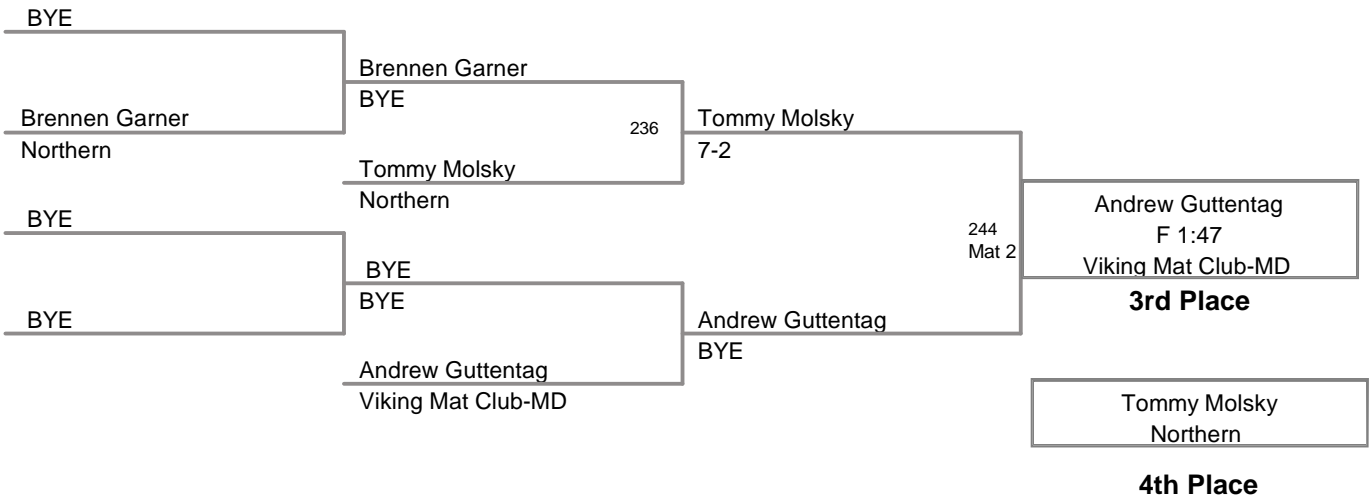

IPC Officials Scholarship-AI
Division I (on Mat 3)

45 Lbs

IPC Officials Scholarship-AI
Division I (on Mat 2)

50 Lbs

IPC Officials Scholarship-AI
Division I (on Mat 1)

55 Lbs

IPC Officials Scholarship-AI
Division I (on Mat 2)

65 Lbs

IPC Officials Scholarship-AI
Division I

72 Lbs

Aidan Proce *Biglerville*
206A
Aiden Sherman
3-2
Aiden Sherman *Northern*

Garrett Trostle *Northern*
219A
Aidan Proce
5-0
Aidan Proce *Biglerville*

Aiden Sherman *Northern*
245A
Garrett Trostle
2-1
Garrett Trostle *Northern*

Aidan Proce
Biglerville

Champion

Garrett Trostle
Northern

2nd Place

Aiden Sherman
Northern

3rd Place