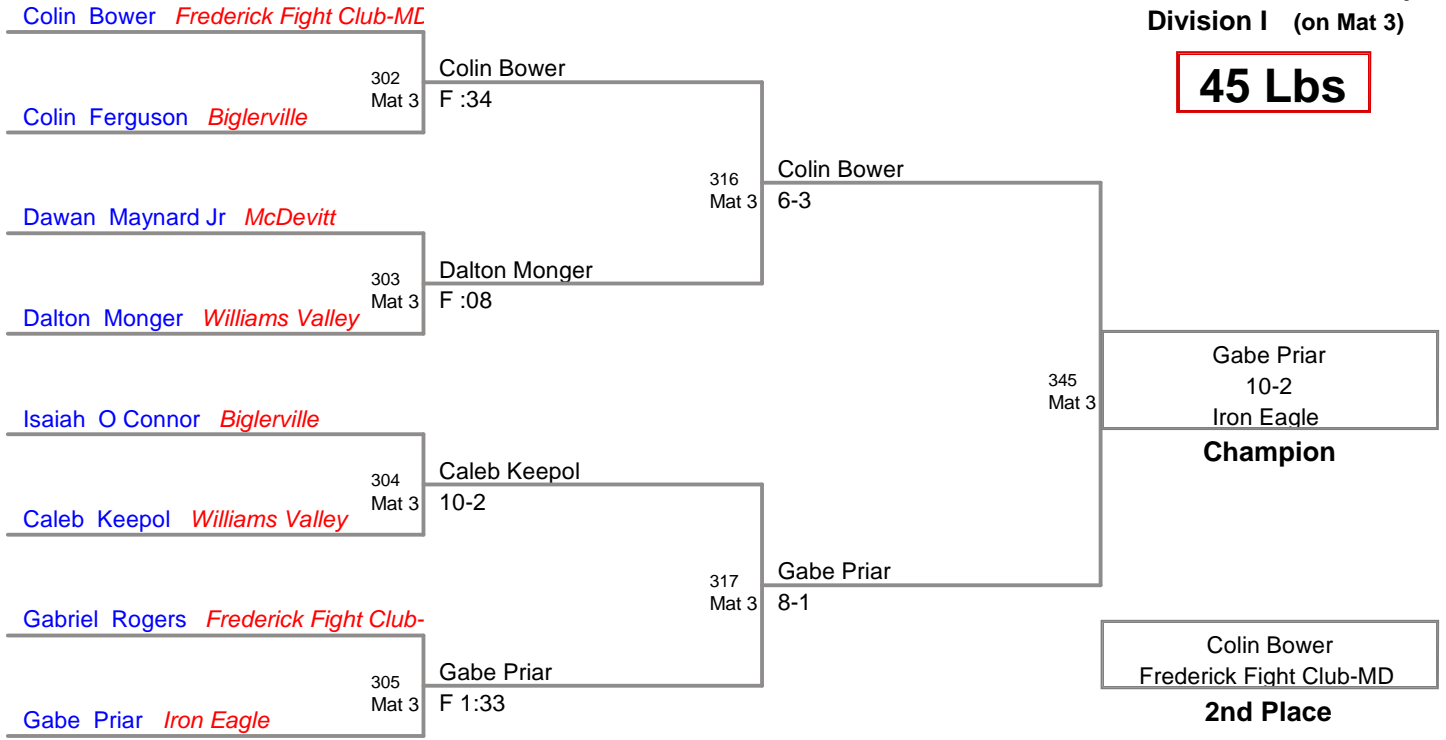

IPC Officials Scholarship-AI
Division I (on Mat 3)

45 Lbs

IPC Officials Scholarship-AI
Division I (on Mat 2)

50 Lbs

IPC Officials Scholarship-AI
Division I (on Mat 1)

55 Lbs

IPC Officials Scholarship-AI
Division I (on Mat 2)

65 Lbs

IPC Officials Scholarship-AI
Division I

72 Lbs

Aidan Proce *Biglerville*
206A
Aiden Sherman
3-2
Aiden Sherman *Northern*

Garrett Trostle *Northern*
219A
Aidan Proce
5-0
Aidan Proce *Biglerville*

Aiden Sherman *Northern*
245A
Garrett Trostle
2-1
Garrett Trostle *Northern*

Aidan Proce
Biglerville

Champion

Garrett Trostle
Northern

2nd Place

Aiden Sherman
Northern

3rd Place