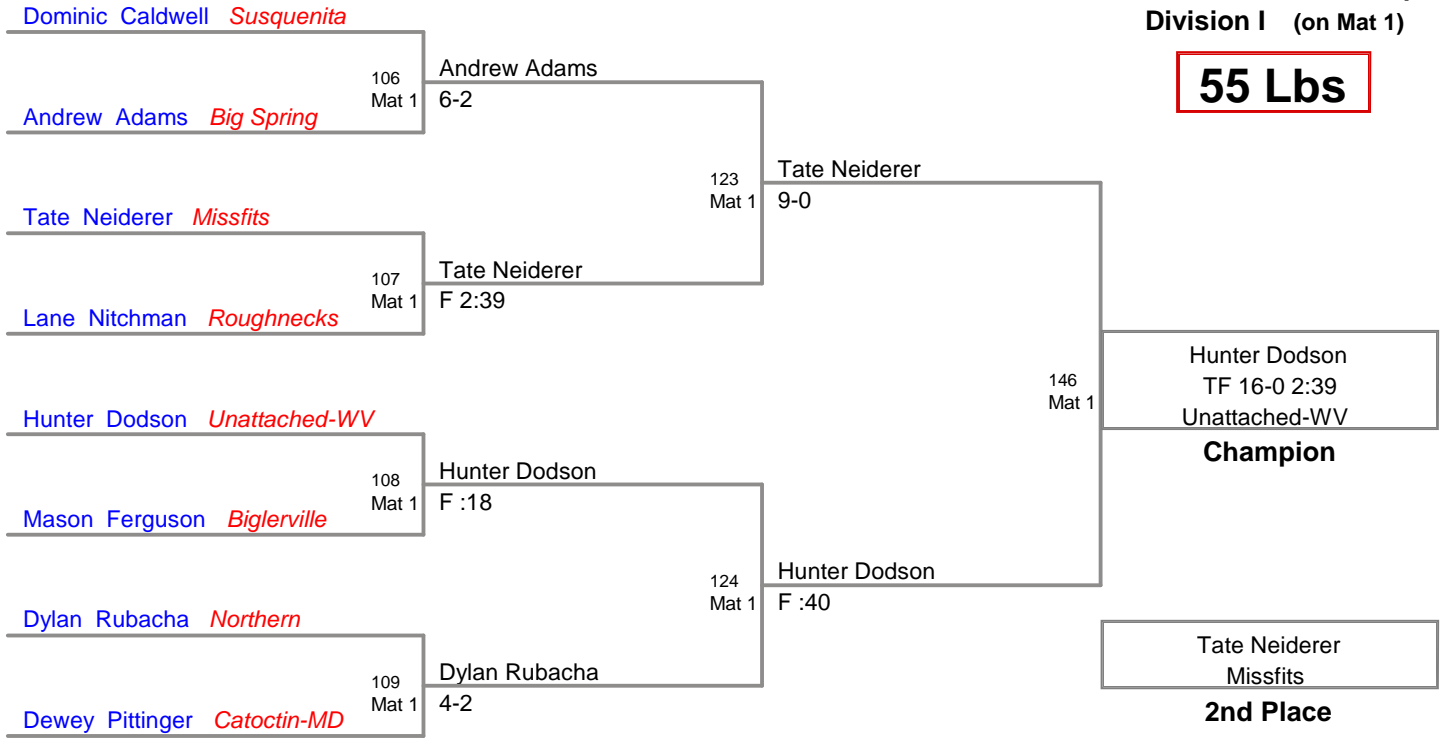

IPC Officials Scholarship-AI
Division I (on Mat 3)

45 Lbs

IPC Officials Scholarship-AI
Division I (on Mat 2)

50 Lbs

IPC Officials Scholarship-AI
Division I (on Mat 1)

55 Lbs

IPC Officials Scholarship-AI
Division I (on Mat 2)

65 Lbs

IPC Officials Scholarship-AI
Division I

72 Lbs

Aidan Proce *Biglerville*
206A
Aiden Sherman
3-2
Aiden Sherman *Northern*

Garrett Trostle *Northern*
219A
Aidan Proce
5-0
Aidan Proce *Biglerville*

Aiden Sherman *Northern*
245A
Garrett Trostle
2-1
Garrett Trostle *Northern*

Aidan Proce
Biglerville

Champion

Garrett Trostle
Northern

2nd Place

Aiden Sherman
Northern

3rd Place