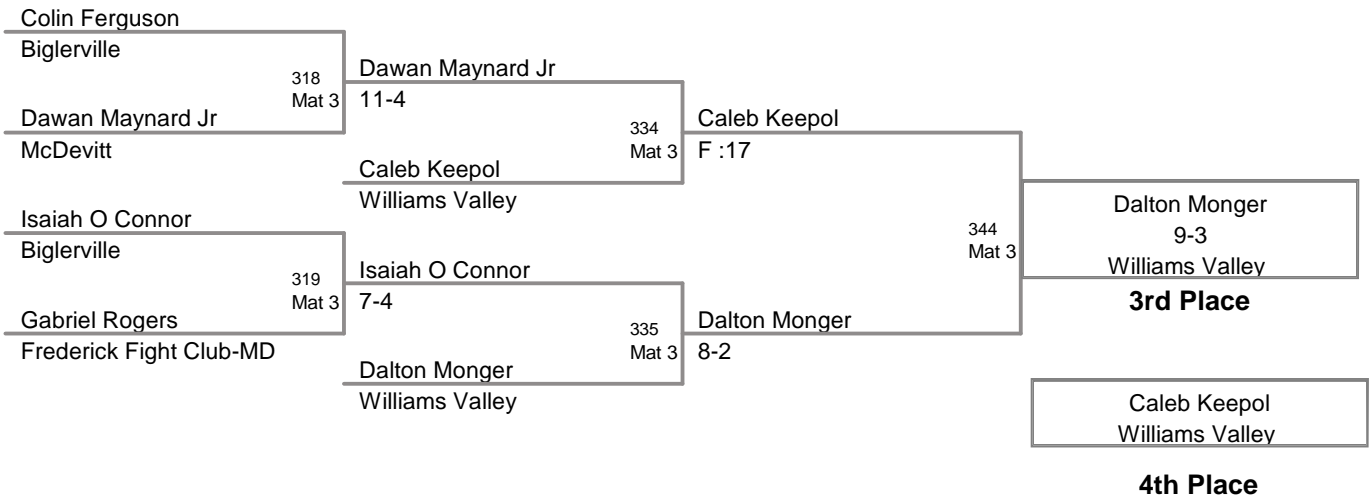

IPC Officials Scholarship-AI
Division I (on Mat 3)

45 Lbs

IPC Officials Scholarship-AI
Division I (on Mat 2)

50 Lbs

IPC Officials Scholarship-AI
Division I (on Mat 1)

55 Lbs

IPC Officials Scholarship-AI
Division I (on Mat 2)

65 Lbs

IPC Officials Scholarship-AI
Division I

72 Lbs

Aidan Proce *Biglerville*
206A
Aiden Sherman
3-2
Aiden Sherman *Northern*

Garrett Trostle *Northern*
219A
Aidan Proce
5-0
Aidan Proce *Biglerville*

Aiden Sherman *Northern*
245A
Garrett Trostle
2-1
Garrett Trostle *Northern*

Aidan Proce
Biglerville

Champion

Garrett Trostle
Northern

2nd Place

Aiden Sherman
Northern

3rd Place