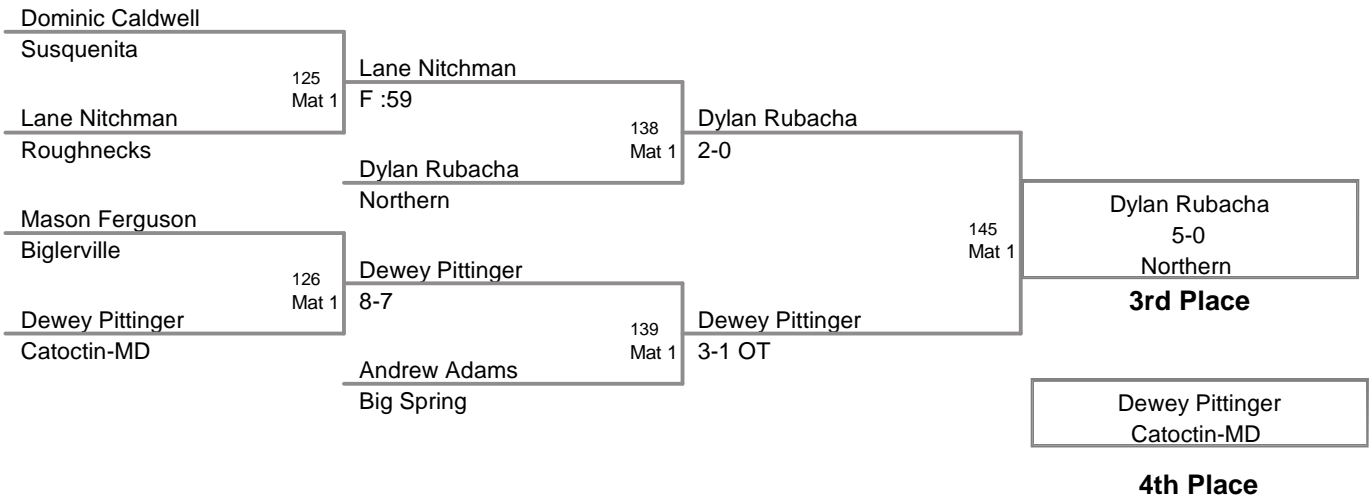

IPC Officials Scholarship-AI
Division I (on Mat 3)

45 Lbs

IPC Officials Scholarship-AI
Division I (on Mat 2)

50 Lbs

IPC Officials Scholarship-AI
Division I (on Mat 1)

55 Lbs

IPC Officials Scholarship-AI
Division I (on Mat 2)

65 Lbs

IPC Officials Scholarship-AI
Division I

72 Lbs

Aidan Proce *Biglerville*
206A
Aiden Sherman
3-2
Aiden Sherman *Northern*

Garrett Trostle *Northern*
219A
Aidan Proce
5-0
Aidan Proce *Biglerville*

Aiden Sherman *Northern*
245A
Garrett Trostle
2-1
Garrett Trostle *Northern*

Aidan Proce
Biglerville

Champion

Garrett Trostle
Northern

2nd Place

Aiden Sherman
Northern

3rd Place